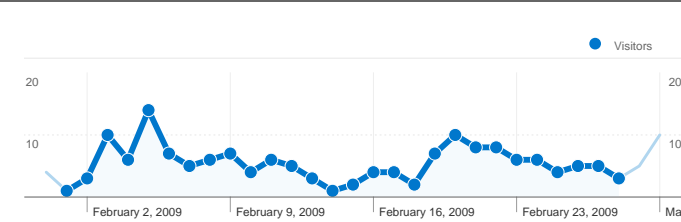

**Site Usage**

**182** Visits

**36.81%** Bounce Rate

**708** Pageviews

**00:04:42** Avg. Time on Site

**3.89** Pages/Visit

**36.26%** % New Visits

**Visitors Overview**

**182 visits came from 2 countries/territories**

Site Usage						
Visits	Pages/Visit	Avg. Time on Site	% New Visits	Bounce Rate		
<b>182</b> % of Site Total: 100.00%	<b>3.89</b> Site Avg: 3.89 (0.00%)	<b>00:04:42</b> Site Avg: 00:04:42 (0.00%)	<b>36.26%</b> Site Avg: 36.26% (0.00%)	<b>36.81%</b> Site Avg: 36.81% (0.00%)		
Country/Territory	Visits	Pages/Visit	Avg. Time on Site	% New Visits	Bounce Rate	
United States	<b>178</b>	3.92	00:04:47	34.83%	37.08%	
Ireland	<b>4</b>	2.75	00:01:03	100.00%	25.00%	
						1 - 2 of 2

Pages on this site were viewed a total of 708 times

 **708** Pageviews

 **524** Unique Views

 **36.81%** Bounce Rate