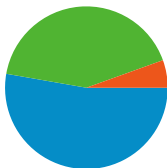

**Site Usage**

**182** Visits

**36.81%** Bounce Rate

**708** Pageviews

**00:04:42** Avg. Time on Site

**3.89** Pages/Visit

**36.26%** % New Visits

**Visitors Overview**

**Visitors**  
**92**

**Map Overlay world**

**Traffic Sources Overview**

- **Direct Traffic**  
96.00 (52.75%)
- **Referring Sites**  
76.00 (41.76%)
- **Search Engines**  
10.00 (5.49%)

**Content Overview**

**182 visits came from 2 countries/territories**

Site Usage						
Visits	Pages/Visit	Avg. Time on Site	% New Visits	Bounce Rate		
<b>182</b> % of Site Total: 100.00%	<b>3.89</b> Site Avg: 3.89 (0.00%)	<b>00:04:42</b> Site Avg: 00:04:42 (0.00%)	<b>36.26%</b> Site Avg: 36.26% (0.00%)	<b>36.81%</b> Site Avg: 36.81% (0.00%)		
Country/Territory	Visits	Pages/Visit	Avg. Time on Site	% New Visits	Bounce Rate	
United States	<b>178</b>	3.92	00:04:47	34.83%	37.08%	
Ireland	<b>4</b>	2.75	00:01:03	100.00%	25.00%	
						1 - 2 of 2

Pages on this site were viewed a total of 708 times

 **708** Pageviews

 **524** Unique Views

 **36.81%** Bounce Rate