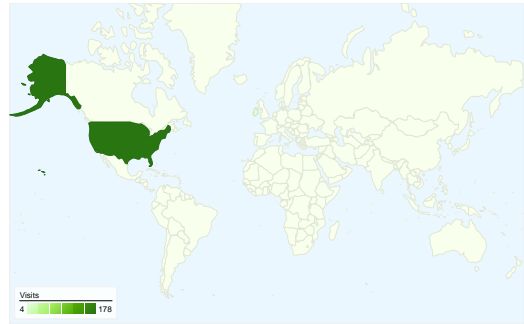

**Site Usage**

**182** Visits

**36.81%** Bounce Rate

**708** Pageviews

**00:04:42** Avg. Time on Site

**3.89** Pages/Visit

**36.26%** % New Visits

**Visitors Overview**

**Visitors**  
**92**

**Map Overlay world**

**Traffic Sources Overview**

- **Direct Traffic**  
96.00 (52.75%)
- **Referring Sites**  
76.00 (41.76%)
- **Search Engines**  
10.00 (5.49%)

**Content Overview**

**All traffic sources sent a total of 182 visits**

**52.75%** Direct Traffic

**41.76%** Referring Sites

**5.49%** Search Engines

- **Direct Traffic**  
96.00 (52.75%)
- **Referring Sites**  
76.00 (41.76%)
- **Search Engines**  
10.00 (5.49%)

**182 visits came from 2 countries/territories**

Site Usage						
Visits	Pages/Visit	Avg. Time on Site	% New Visits	Bounce Rate		
<b>182</b> % of Site Total: 100.00%	<b>3.89</b> Site Avg: 3.89 (0.00%)	<b>00:04:42</b> Site Avg: 00:04:42 (0.00%)	<b>36.26%</b> Site Avg: 36.26% (0.00%)	<b>36.81%</b> Site Avg: 36.81% (0.00%)		
Country/Territory	Visits	Pages/Visit	Avg. Time on Site	% New Visits	Bounce Rate	
United States	<b>178</b>	3.92	00:04:47	34.83%	37.08%	
Ireland	<b>4</b>	2.75	00:01:03	100.00%	25.00%	
						1 - 2 of 2