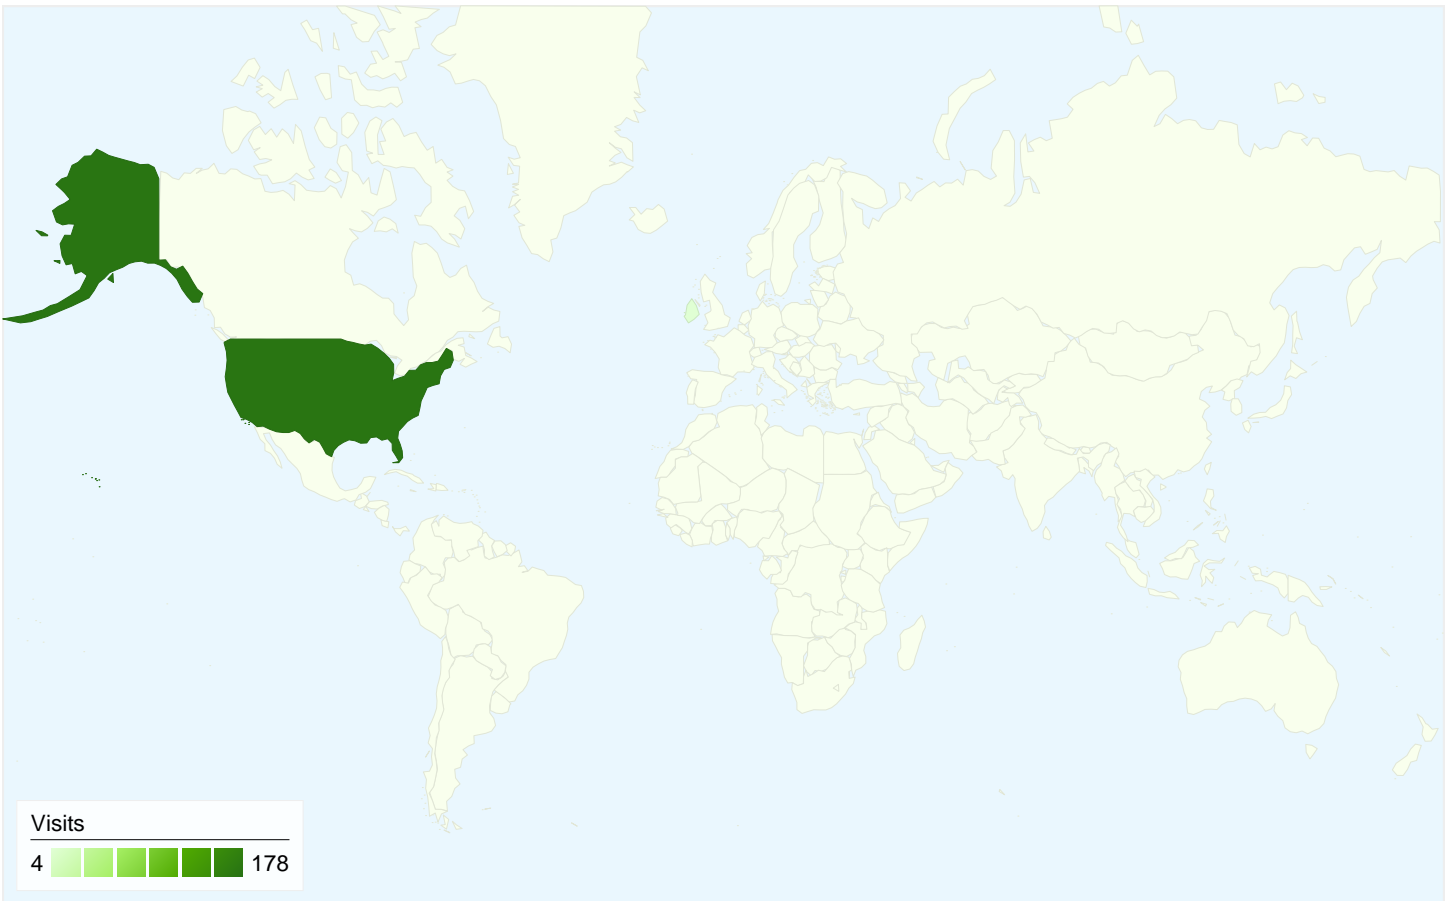

**Visitors**  
**92**

**Map Overlay world**

**Traffic Sources Overview**

- **Direct Traffic**  
96.00 (52.75%)
- **Referring Sites**  
76.00 (41.76%)
- **Search Engines**  
10.00 (5.49%)

**Content Overview**

**All traffic sources sent a total of 182 visits**

**52.75%** Direct Traffic

**41.76%** Referring Sites

**5.49%** Search Engines

- **Direct Traffic**  
96.00 (52.75%)
- **Referring Sites**  
76.00 (41.76%)
- **Search Engines**  
10.00 (5.49%)

**182 visits came from 2 countries/territories**

Site Usage						
Visits	Pages/Visit	Avg. Time on Site	% New Visits	Bounce Rate		
<b>182</b> % of Site Total: 100.00%	<b>3.89</b> Site Avg: 3.89 (0.00%)	<b>00:04:42</b> Site Avg: 00:04:42 (0.00%)	<b>36.26%</b> Site Avg: 36.26% (0.00%)	<b>36.81%</b> Site Avg: 36.81% (0.00%)		
Country/Territory	Visits	Pages/Visit	Avg. Time on Site	% New Visits	Bounce Rate	
United States	<b>178</b>	3.92	00:04:47	34.83%	37.08%	
Ireland	<b>4</b>	2.75	00:01:03	100.00%	25.00%	
						1 - 2 of 2