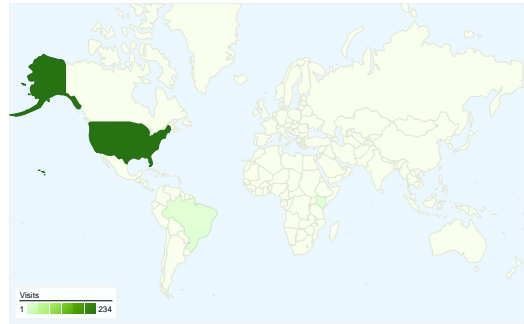

**Site Usage**

**237** Visits

**41.77%** Bounce Rate

**804** Pageviews

**00:04:46** Avg. Time on Site

**3.39** Pages/Visit

**30.80%** % New Visits

**Visitors Overview**

**Visitors**  
**102**

**Map Overlay world**

**Traffic Sources Overview**

**Content Overview**

Pages	Pageviews	% Pageviews
/	227	28.23%
/index.html	87	10.82%
/leaderboard.html	87	10.82%
/gallery.html	48	5.97%
/register.html	42	5.22%

**All traffic sources sent a total of 237 visits**

 **53.16%** Direct Traffic

 **33.76%** Referring Sites

 **13.08%** Search Engines

- **Direct Traffic**  
126.00 (53.16%)
- **Referring Sites**  
80.00 (33.76%)
- **Search Engines**  
31.00 (13.08%)

**237 visits came from 3 countries/territories**

Site Usage

<b>Visits</b> <b>237</b> % of Site Total: 100.00%	<b>Pages/Visit</b> <b>3.39</b> Site Avg: 3.39 (0.00%)	<b>Avg. Time on Site</b> <b>00:04:46</b> Site Avg: 00:04:46 (0.00%)	<b>% New Visits</b> <b>30.80%</b> Site Avg: 30.80% (0.00%)	<b>Bounce Rate</b> <b>41.77%</b> Site Avg: 41.77% (0.00%)	
Country/Territory	Visits	Pages/Visit	Avg. Time on Site	% New Visits	Bounce Rate
United States	234	3.41	00:04:46	30.34%	41.88%
Kenya	2	3.00	00:07:24	50.00%	0.00%
Brazil	1	1.00	00:00:00	100.00%	100.00%
1 - 3 of 3					