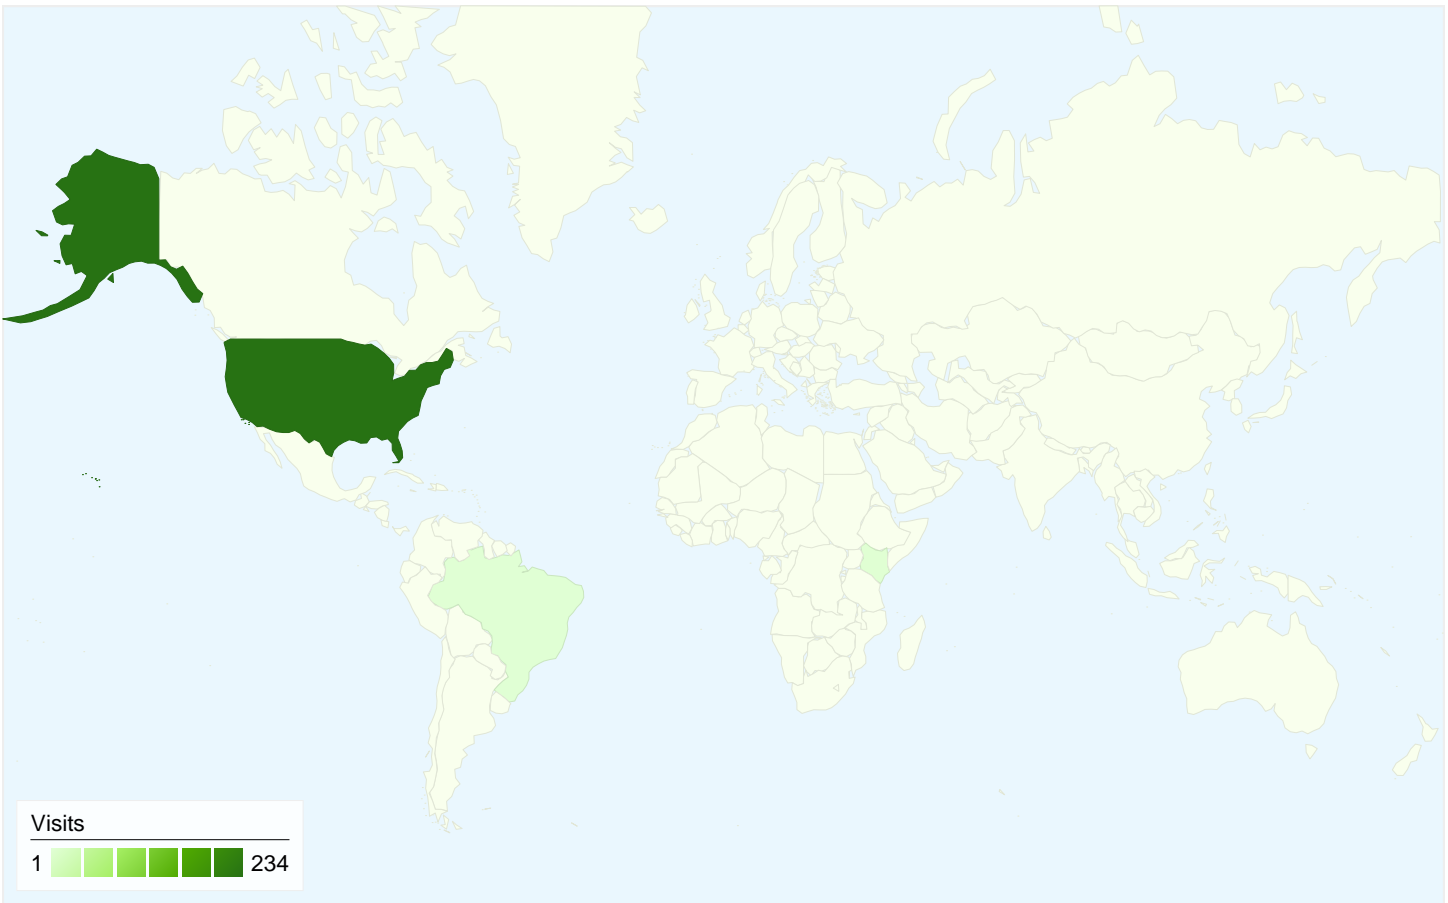

**All traffic sources sent a total of 237 visits**

 **53.16%** Direct Traffic

 **33.76%** Referring Sites

 **13.08%** Search Engines

- **Direct Traffic**  
126.00 (53.16%)
- **Referring Sites**  
80.00 (33.76%)
- **Search Engines**  
31.00 (13.08%)

## Top Traffic Sources

Sources	Visits	% visits
(direct) ((none))	126	53.16%
gsga.org (referral)	30	12.66%
google (organic)	23	9.70%
us.mc585.mail.yahoo.com	12	5.06%
live (organic)	5	2.11%

Keywords	Visits	% visits
jamhuri classic	19	61.29%
jamhuriclassic.com	5	16.13%
jamhuri classic golf	2	6.45%
jamuhri classic	2	6.45%
2009 golf outings in atlanta,	1	3.23%

**237 visits came from 3 countries/territories**

Site Usage

<b>Visits</b> <b>237</b> % of Site Total: 100.00%	<b>Pages/Visit</b> <b>3.39</b> Site Avg: 3.39 (0.00%)	<b>Avg. Time on Site</b> <b>00:04:46</b> Site Avg: 00:04:46 (0.00%)	<b>% New Visits</b> <b>30.80%</b> Site Avg: 30.80% (0.00%)	<b>Bounce Rate</b> <b>41.77%</b> Site Avg: 41.77% (0.00%)	
Country/Territory	Visits	Pages/Visit	Avg. Time on Site	% New Visits	Bounce Rate
United States	234	3.41	00:04:46	30.34%	41.88%
Kenya	2	3.00	00:07:24	50.00%	0.00%
Brazil	1	1.00	00:00:00	100.00%	100.00%
1 - 3 of 3					