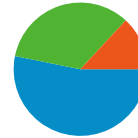

**Technical Profile**

Browser	Visits	% visits	Connection Speed	Visits	% visits
Internet Explorer	114	48.10%	Cable	107	45.15%
Firefox	112	47.26%	Unknown	62	26.16%
Safari	9	3.80%	DSL	35	14.77%
Chrome	1	0.42%	T1	31	13.08%
Mozilla	1	0.42%	OC3	2	0.84%

**All traffic sources sent a total of 237 visits**

 **53.16%** Direct Traffic

 **33.76%** Referring Sites

 **13.08%** Search Engines

- **Direct Traffic**  
126.00 (53.16%)
- **Referring Sites**  
80.00 (33.76%)
- **Search Engines**  
31.00 (13.08%)