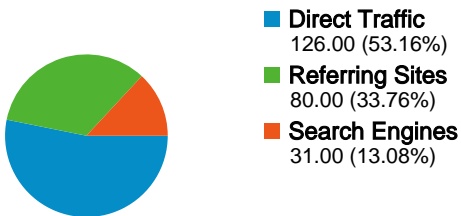

**Site Usage**

**237** Visits

**41.77%** Bounce Rate

**804** Pageviews

**00:04:46** Avg. Time on Site

**3.39** Pages/Visit

**30.80%** % New Visits

**Visitors Overview**

**Visitors**  
**102**

**Map Overlay world**

**Traffic Sources Overview**

**Content Overview**

Pages	Pageviews	% Pageviews
/	227	28.23%
/index.html	87	10.82%
/leaderboard.html	87	10.82%
/gallery.html	48	5.97%
/register.html	42	5.22%

**All traffic sources sent a total of 237 visits**

 **53.16%** Direct Traffic

 **33.76%** Referring Sites

 **13.08%** Search Engines

- **Direct Traffic**  
126.00 (53.16%)
- **Referring Sites**  
80.00 (33.76%)
- **Search Engines**  
31.00 (13.08%)

**237 visits came from 3 countries/territories**

Site Usage

<b>Visits</b> <b>237</b> % of Site Total: 100.00%	<b>Pages/Visit</b> <b>3.39</b> Site Avg: 3.39 (0.00%)	<b>Avg. Time on Site</b> <b>00:04:46</b> Site Avg: 00:04:46 (0.00%)	<b>% New Visits</b> <b>30.80%</b> Site Avg: 30.80% (0.00%)	<b>Bounce Rate</b> <b>41.77%</b> Site Avg: 41.77% (0.00%)	
Country/Territory	Visits	Pages/Visit	Avg. Time on Site	% New Visits	Bounce Rate
United States	234	3.41	00:04:46	30.34%	41.88%
Kenya	2	3.00	00:07:24	50.00%	0.00%
Brazil	1	1.00	00:00:00	100.00%	100.00%
1 - 3 of 3					