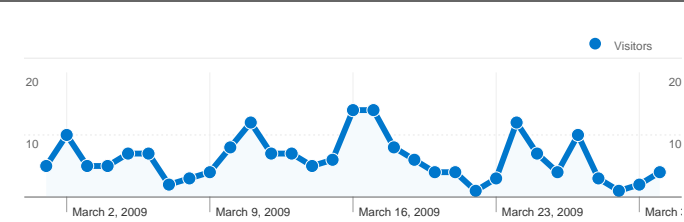

**Site Usage**

**237** Visits

**41.77%** Bounce Rate

**804** Pageviews

**00:04:46** Avg. Time on Site

**3.39** Pages/Visit

**30.80%** % New Visits

**Visitors Overview**

**102 people visited this site**

**237** Visits

**102** Absolute Unique Visitors

**804** Pageviews

**3.39** Average Pageviews

**00:04:46** Time on Site

**41.77%** Bounce Rate

**30.80%** New Visits

**237 visits came from 3 countries/territories**

Site Usage

<b>Visits</b> <b>237</b> % of Site Total: 100.00%	<b>Pages/Visit</b> <b>3.39</b> Site Avg: 3.39 (0.00%)	<b>Avg. Time on Site</b> <b>00:04:46</b> Site Avg: 00:04:46 (0.00%)	<b>% New Visits</b> <b>30.80%</b> Site Avg: 30.80% (0.00%)	<b>Bounce Rate</b> <b>41.77%</b> Site Avg: 41.77% (0.00%)	
Country/Territory	Visits	Pages/Visit	Avg. Time on Site	% New Visits	Bounce Rate
United States	234	3.41	00:04:46	30.34%	41.88%
Kenya	2	3.00	00:07:24	50.00%	0.00%
Brazil	1	1.00	00:00:00	100.00%	100.00%
1 - 3 of 3					

**Pages on this site were viewed a total of 804 times**

 **804 Pageviews**

 **596 Unique Views**

 **41.77% Bounce Rate**